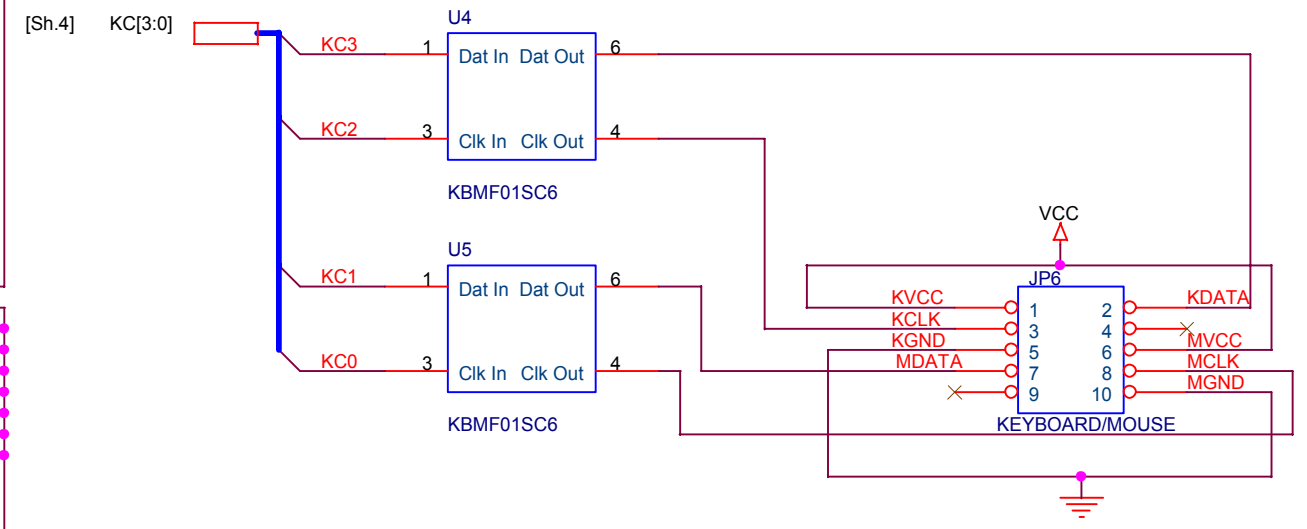

Harte Technologies, LLC.
7495 Quartz Circle
Dublin, CA 94568-3780 USA

HarteTec S-100 Super I/O Controller - Interrupts / FLASH Memory		
Title HarteTec S-100 Super I/O Controller		
Size B	Document Number Designed by: Howard M. Harte - www.hartetec.com	Rev 1.2
Date:	Tuesday, February 03, 2004	Sheet 6 of 10

- [Sh.4] S2_RXD
- [Sh.4] S2_TXD
- [Sh.4] S2_CTS
- [Sh.4] S2_RTS
- [Sh.4] S2_DTR
- [Sh.4] S2_DSR
- [Sh.4] S2_RI
- [Sh.4] S2_DCD

- [Sh.4] S3_RI
- [Sh.4] S3_DTR
- [Sh.4] S3_CTS
- [Sh.4] S3_RTS
- [Sh.4] S3_TXD
- [Sh.4] S3_DCD
- [Sh.4] S3_RXD
- [Sh.4] S3_DSR

Harte Technologies, LLC.
7495 Quartz Circle
Dublin, CA 94568-3780 USA

HarteTec S-100 Super I/O Controller - Floppy, Parallel, Keyboard, Mouse, Serial		
Title HarteTec S-100 Super I/O Controller		
Size B	Document Number Designed by: Howard M. Harte - www.hartetec.com	Rev 1.2
Date:	Tuesday, February 03, 2004	Sheet 7 of 10