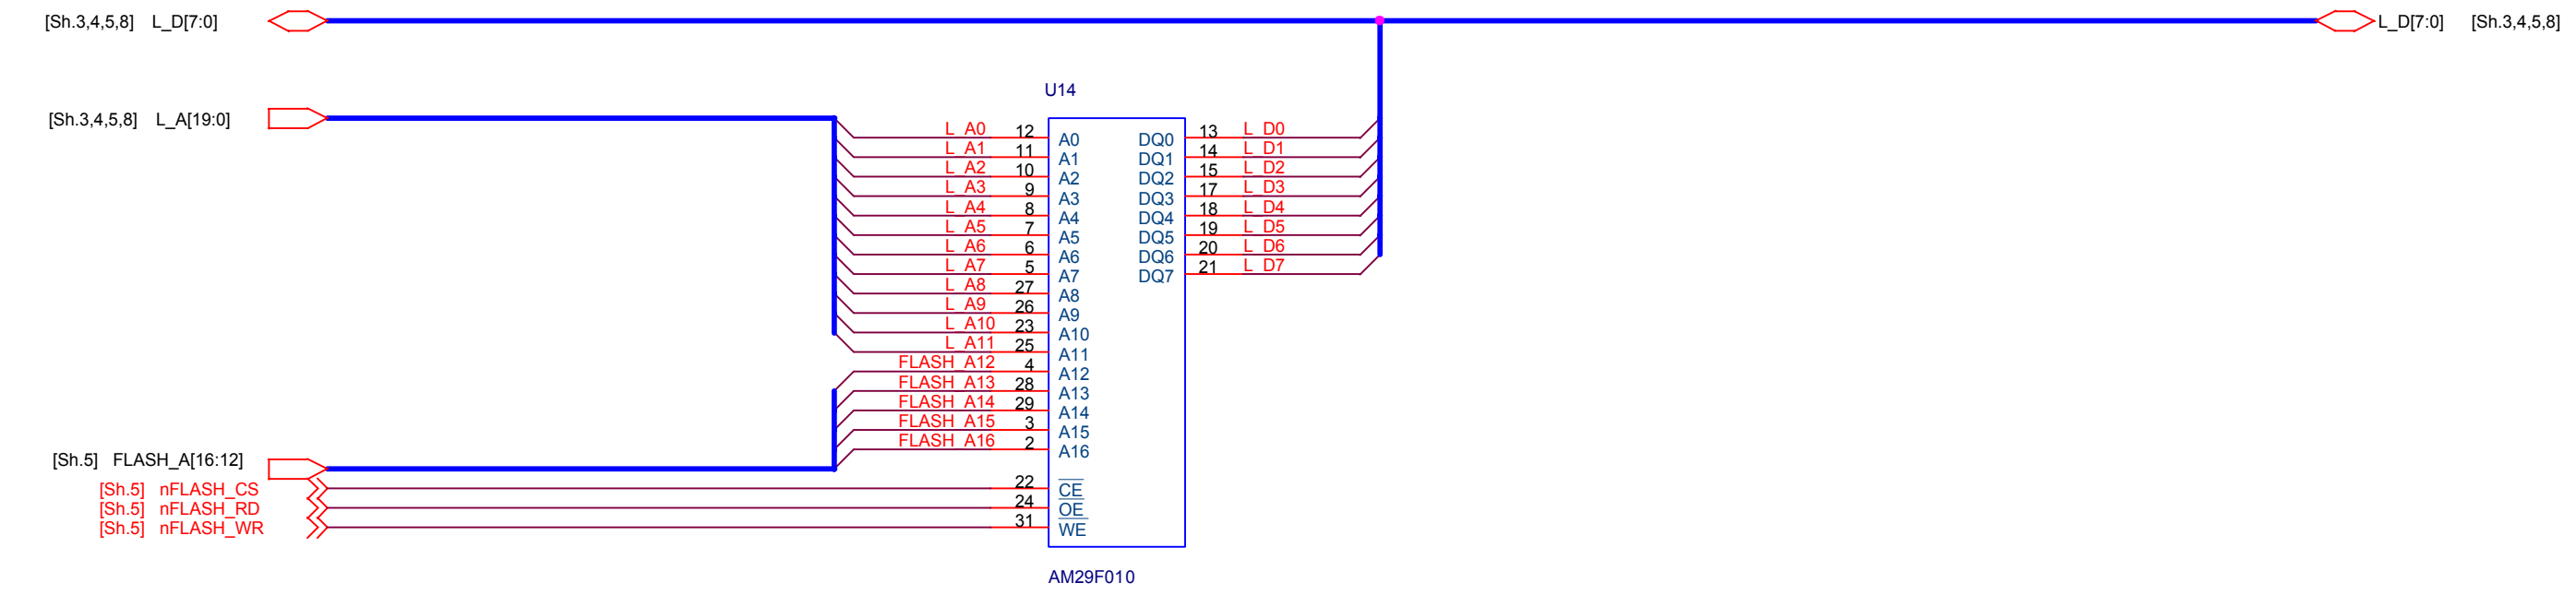

Harte Technologies, LLC.
7495 Quartz Circle
Dublin, CA 94568-3780 USA

HarteTec S-100 Super I/O Controller - Interrupts / FLASH Memory		
Title HarteTec S-100 Super I/O Controller		
Size B	Document Number Designed by: Howard M. Harte - www.hartetec.com	Rev 1.2
Date:	Tuesday, February 03, 2004	Sheet 6 of 10