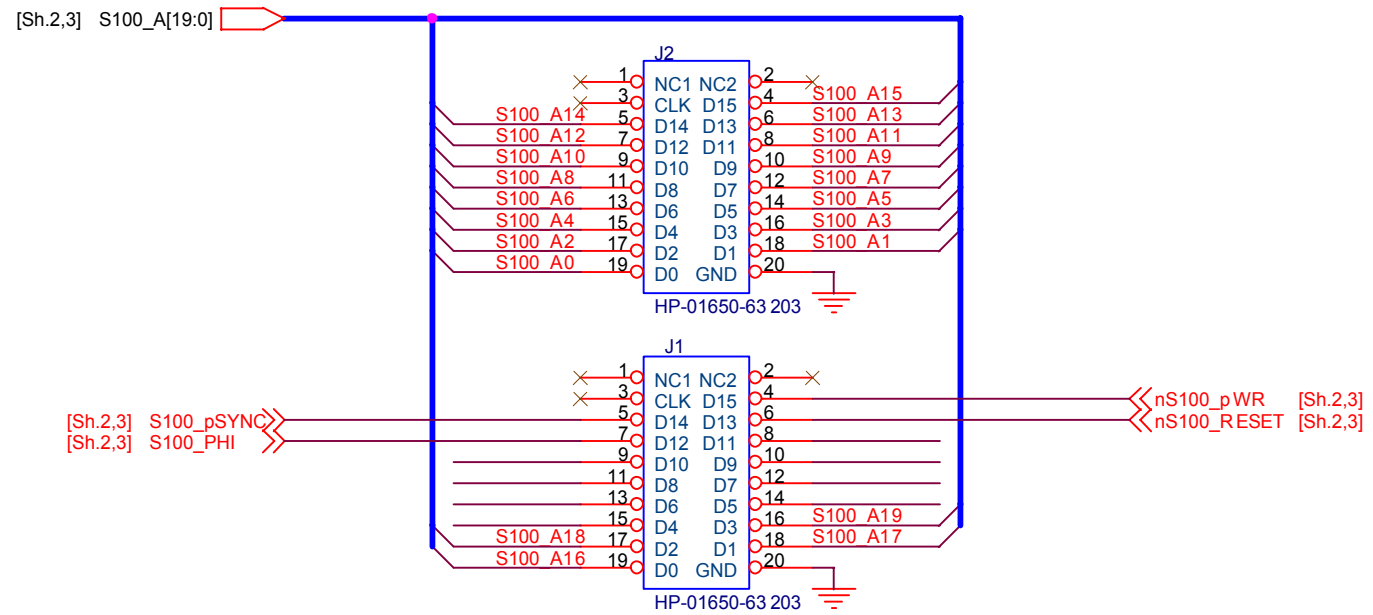

Harte Technologies, LLC.
7495 Quartz Circle
Dublin, CA 94568-3780 USA

HarteTec S-100 Super I/O Controller - Debug Headers		
Title HarteTec S-100 Super I/O Controller		
Size B	Document Number Designed by: Howard M. Harte - www.hartetec.com	Rev 1.2
Date:	Tuesday, February 03, 2004	Sheet 10 of 10