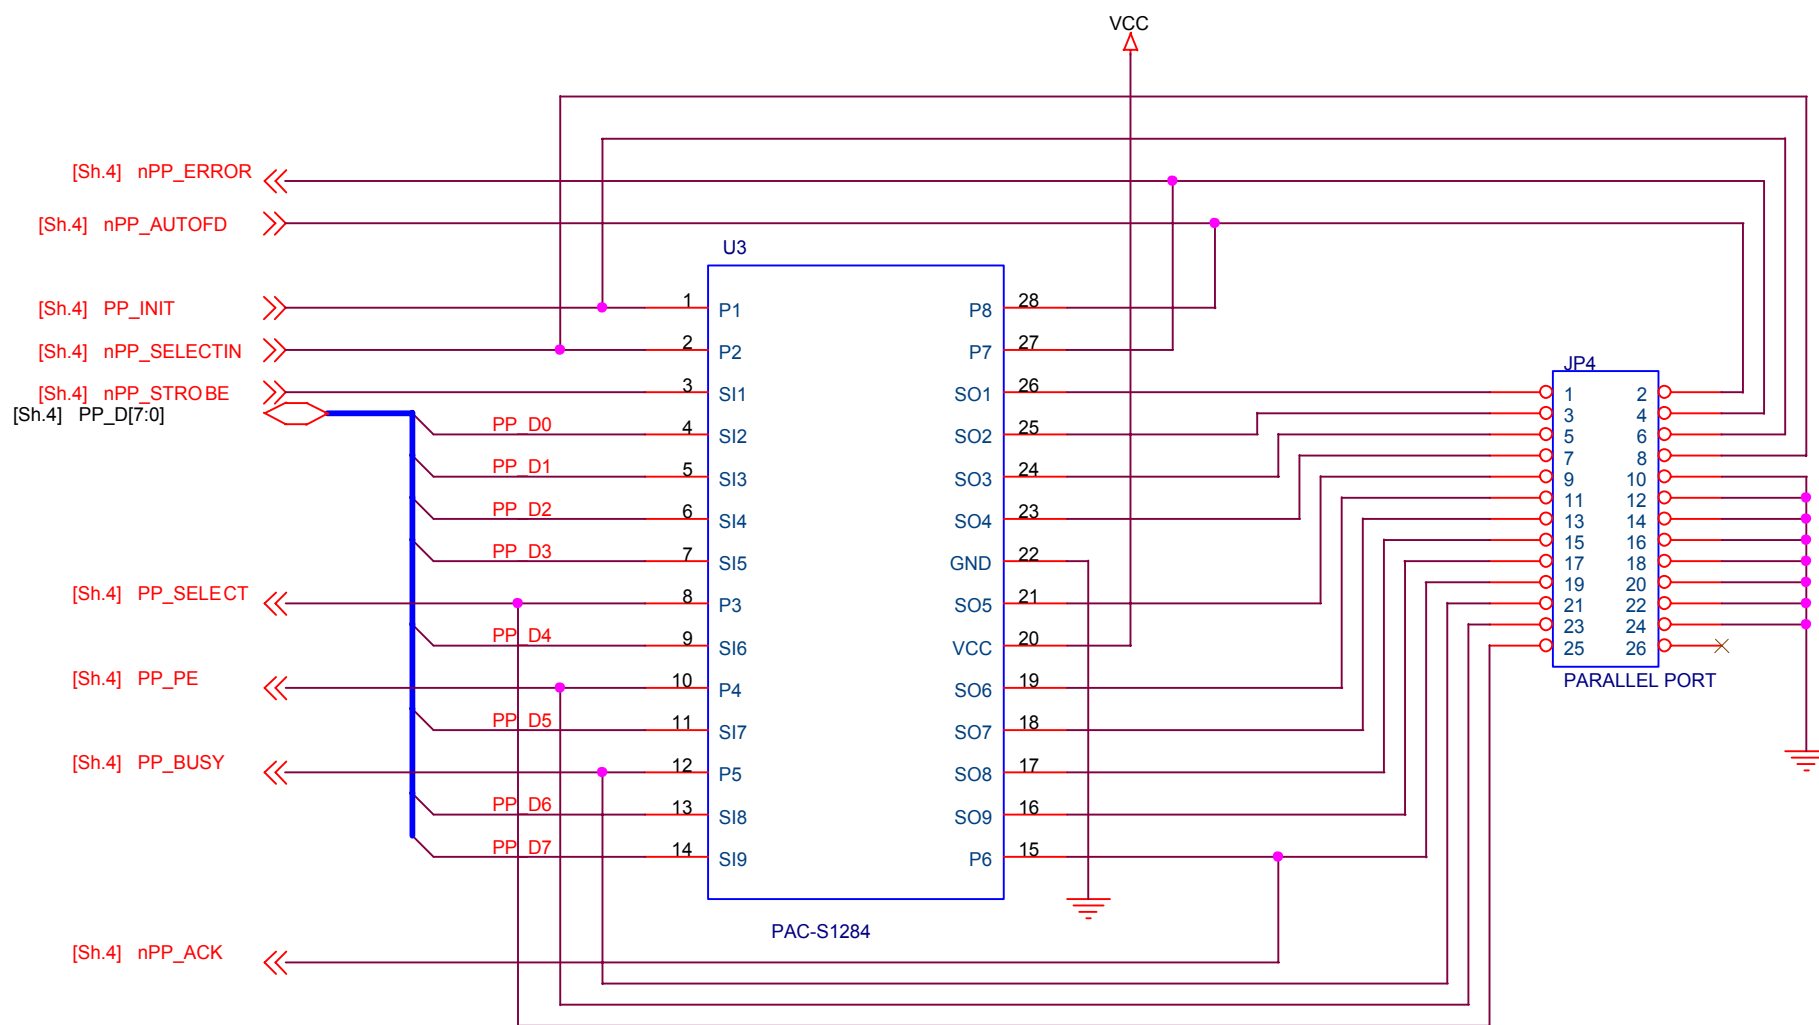

Harte Technologies, LLC.
7495 Quartz Circle
Dublin, CA 94568-3780 USA

HarteTec S-100 Super I/O Controller - Interrupts / FLASH Memory		
Title HarteTec S-100 Super I/O Controller		
Size B	Document Number Designed by: Howard M. Harte - www.hartetec.com	Rev 1.2
Date:	Tuesday, February 03, 2004	Sheet 6 of 10

- [Sh.4] S2_RXD
- [Sh.4] S2_TXD
- [Sh.4] S2_CTS
- [Sh.4] S2_RTS
- [Sh.4] S2_DTR
- [Sh.4] S2_DSR
- [Sh.4] S2_RI
- [Sh.4] S2_DCD

- [Sh.4] S3_RI
- [Sh.4] S3_DTR
- [Sh.4] S3_CTS
- [Sh.4] S3_RTS
- [Sh.4] S3_TXD
- [Sh.4] S3_DCD
- [Sh.4] S3_RXD
- [Sh.4] S3_DSR

Harte Technologies, LLC.
7495 Quartz Circle
Dublin, CA 94568-3780 USA

HarteTec S-100 Super I/O Controller - Floppy, Parallel, Keyboard, Mouse, Serial		
Title HarteTec S-100 Super I/O Controller		
Size B	Document Number Designed by: Howard M. Harte - www.hartetec.com	Rev 1.2
Date:	Tuesday, February 03, 2004	Sheet 7 of 10