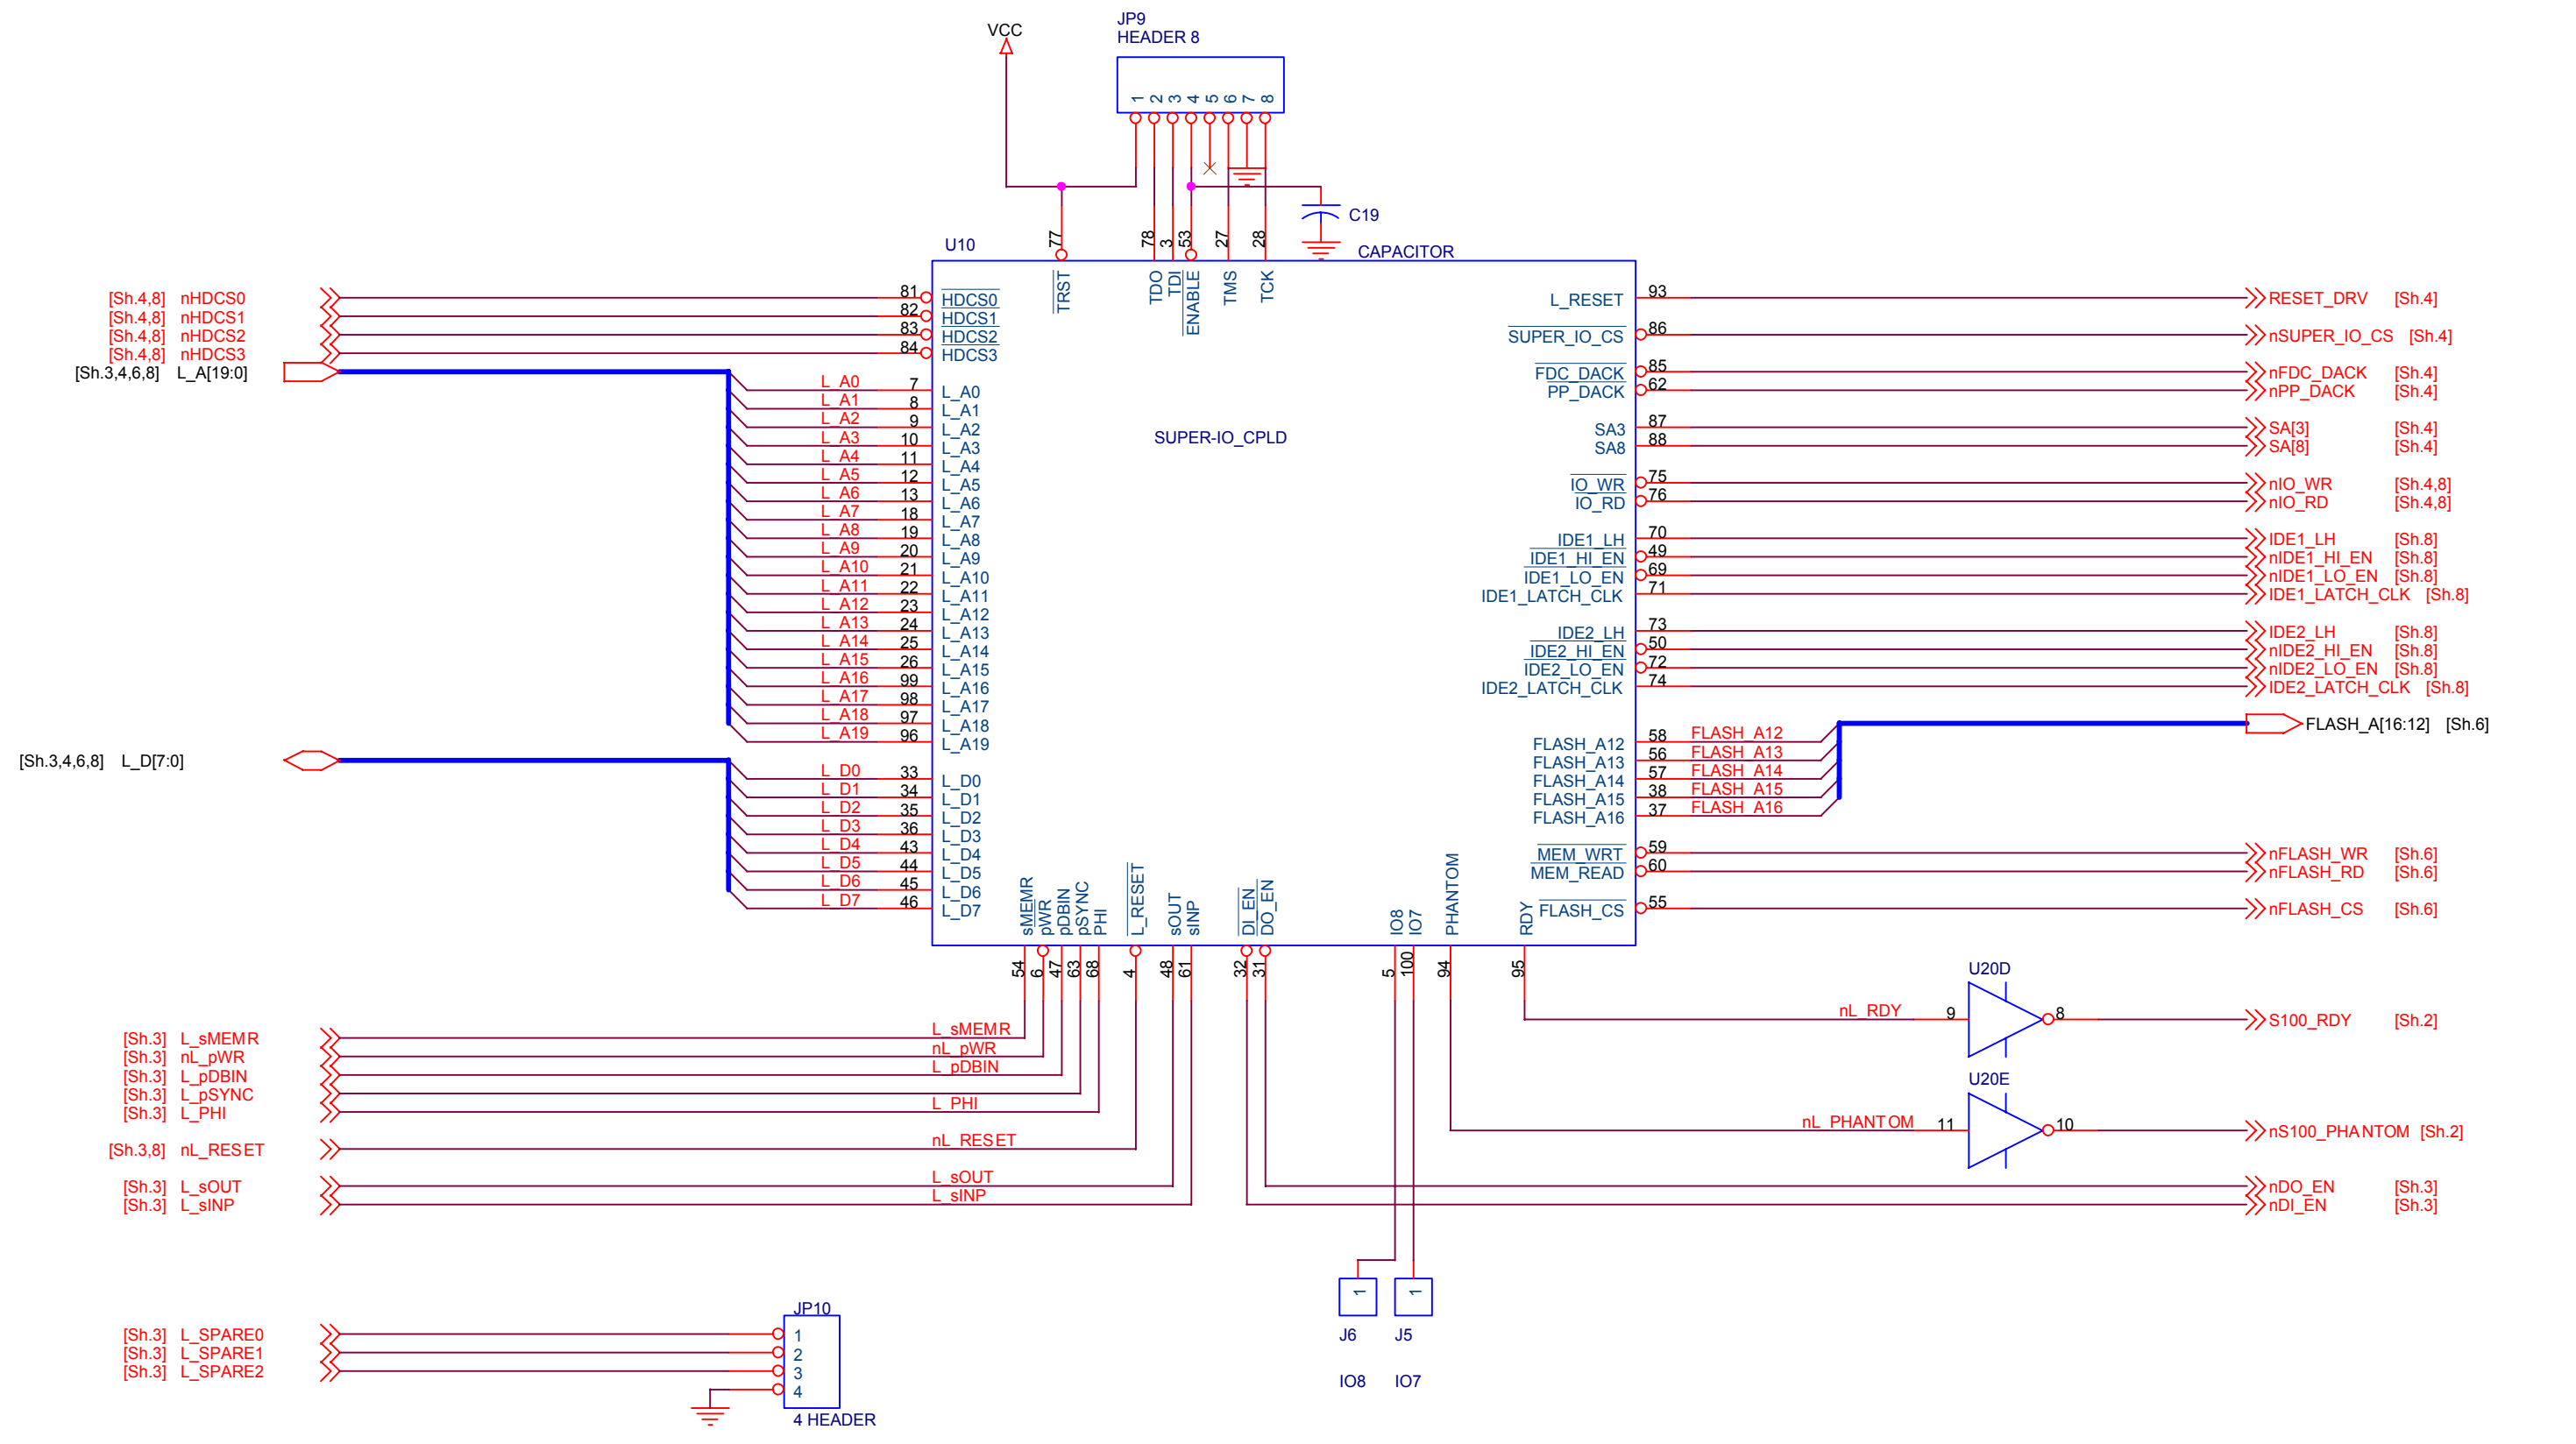

Harte Technologies, LLC.
 7495 Quartz Circle
 Dublin, CA 94568-3780 USA

HarteTec S-100 Super I/O Controller - Block Diagram		
Title HarteTec S-100 Super I/O Controller		
Size B	Document Number Designed by: Howard M. Harte - www.hartetec.com	Rev 1.2
Date:	Tuesday, February 03, 2004	Sheet 1 of 10

Harte Technologies, LLC.
7495 Quartz Circle
Dublin, CA 94568-3780 USA

HarteTec S-100 Super I/O Controller - S-100 Bus Connector		
Title HarteTec S-100 Super I/O Controller		
Size B	Document Number Designed by: Howard M. Harte - www.hartetec.com	Rev 1.2
Date: Tuesday, February 03, 2004	Sheet 2	of 10

Harte Technologies, LLC.
 7495 Quartz Circle
 Dublin, CA 94568-3780 USA

HarteTec S-100 Super I/O Controller - S-100 Bus Interface Logic		
Title HarteTec S-100 Super I/O Controller		
Size B	Document Number Designed by: Howard M. Harte - www.hartetec.com	Rev 1.2
Date:	Tuesday, February 03, 2004	Sheet 3 of 10

Harte Technologies, LLC.
 7495 Quartz Circle
 Dublin, CA 94568-3780 USA

HarteTec S-100 Super I/O Controller - CPLD		
Title HarteTec S-100 Super I/O Controller		
Size B	Document Number Designed by: Howard M. Harte - www.hartetec.com	Rev 1.2
Date:	Tuesday, February 03, 2004	Sheet 5 of 10