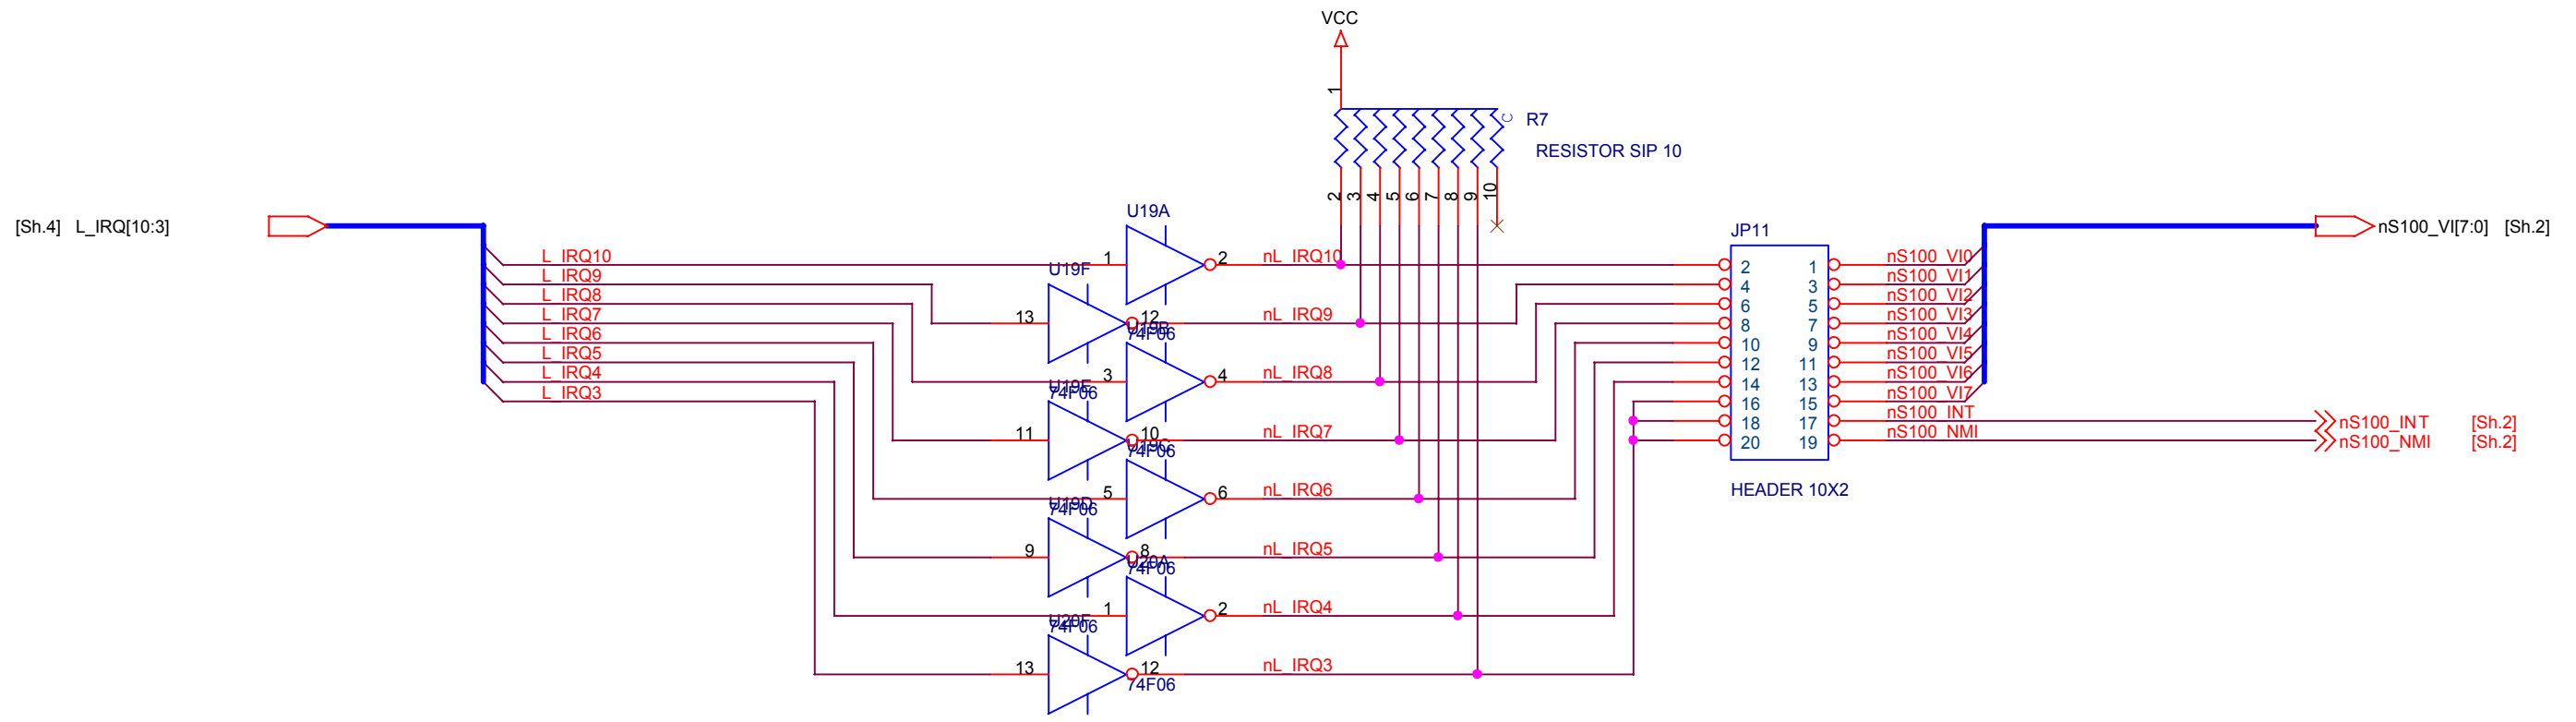

Harte Technologies, LLC.
 7495 Quartz Circle
 Dublin, CA 94568-3780 USA

HarteTec S-100 Super I/O Controller - Block Diagram		
Title HarteTec S-100 Super I/O Controller		
Size B	Document Number Designed by: Howard M. Harte - www.hartetec.com	Rev 1.2
Date:	Tuesday, February 03, 2004	Sheet 1 of 10

Harte Technologies, LLC.
7495 Quartz Circle
Dublin, CA 94568-3780 USA

HarteTec S-100 Super I/O Controller - S-100 Bus Connector		
Title HarteTec S-100 Super I/O Controller		
Size B	Document Number Designed by: Howard M. Harte - www.hartetec.com	Rev 1.2
Date: Tuesday, February 03, 2004	Sheet 2	of 10

Harte Technologies, LLC.
 7495 Quartz Circle
 Dublin, CA 94568-3780 USA

HarteTec S-100 Super I/O Controller - S-100 Bus Interface Logic		
Title HarteTec S-100 Super I/O Controller		
Size B	Document Number Designed by: Howard M. Harte - www.hartetec.com	Rev 1.2
Date:	Tuesday, February 03, 2004	Sheet 3 of 10

Harte Technologies, LLC.
 7495 Quartz Circle
 Dublin, CA 94568-3780 USA

HarteTec S-100 Super I/O Controller - CPLD		
Title HarteTec S-100 Super I/O Controller		
Size B	Document Number Designed by: Howard M. Harte - www.hartetec.com	Rev 1.2
Date:	Tuesday, February 03, 2004	Sheet 5 of 10