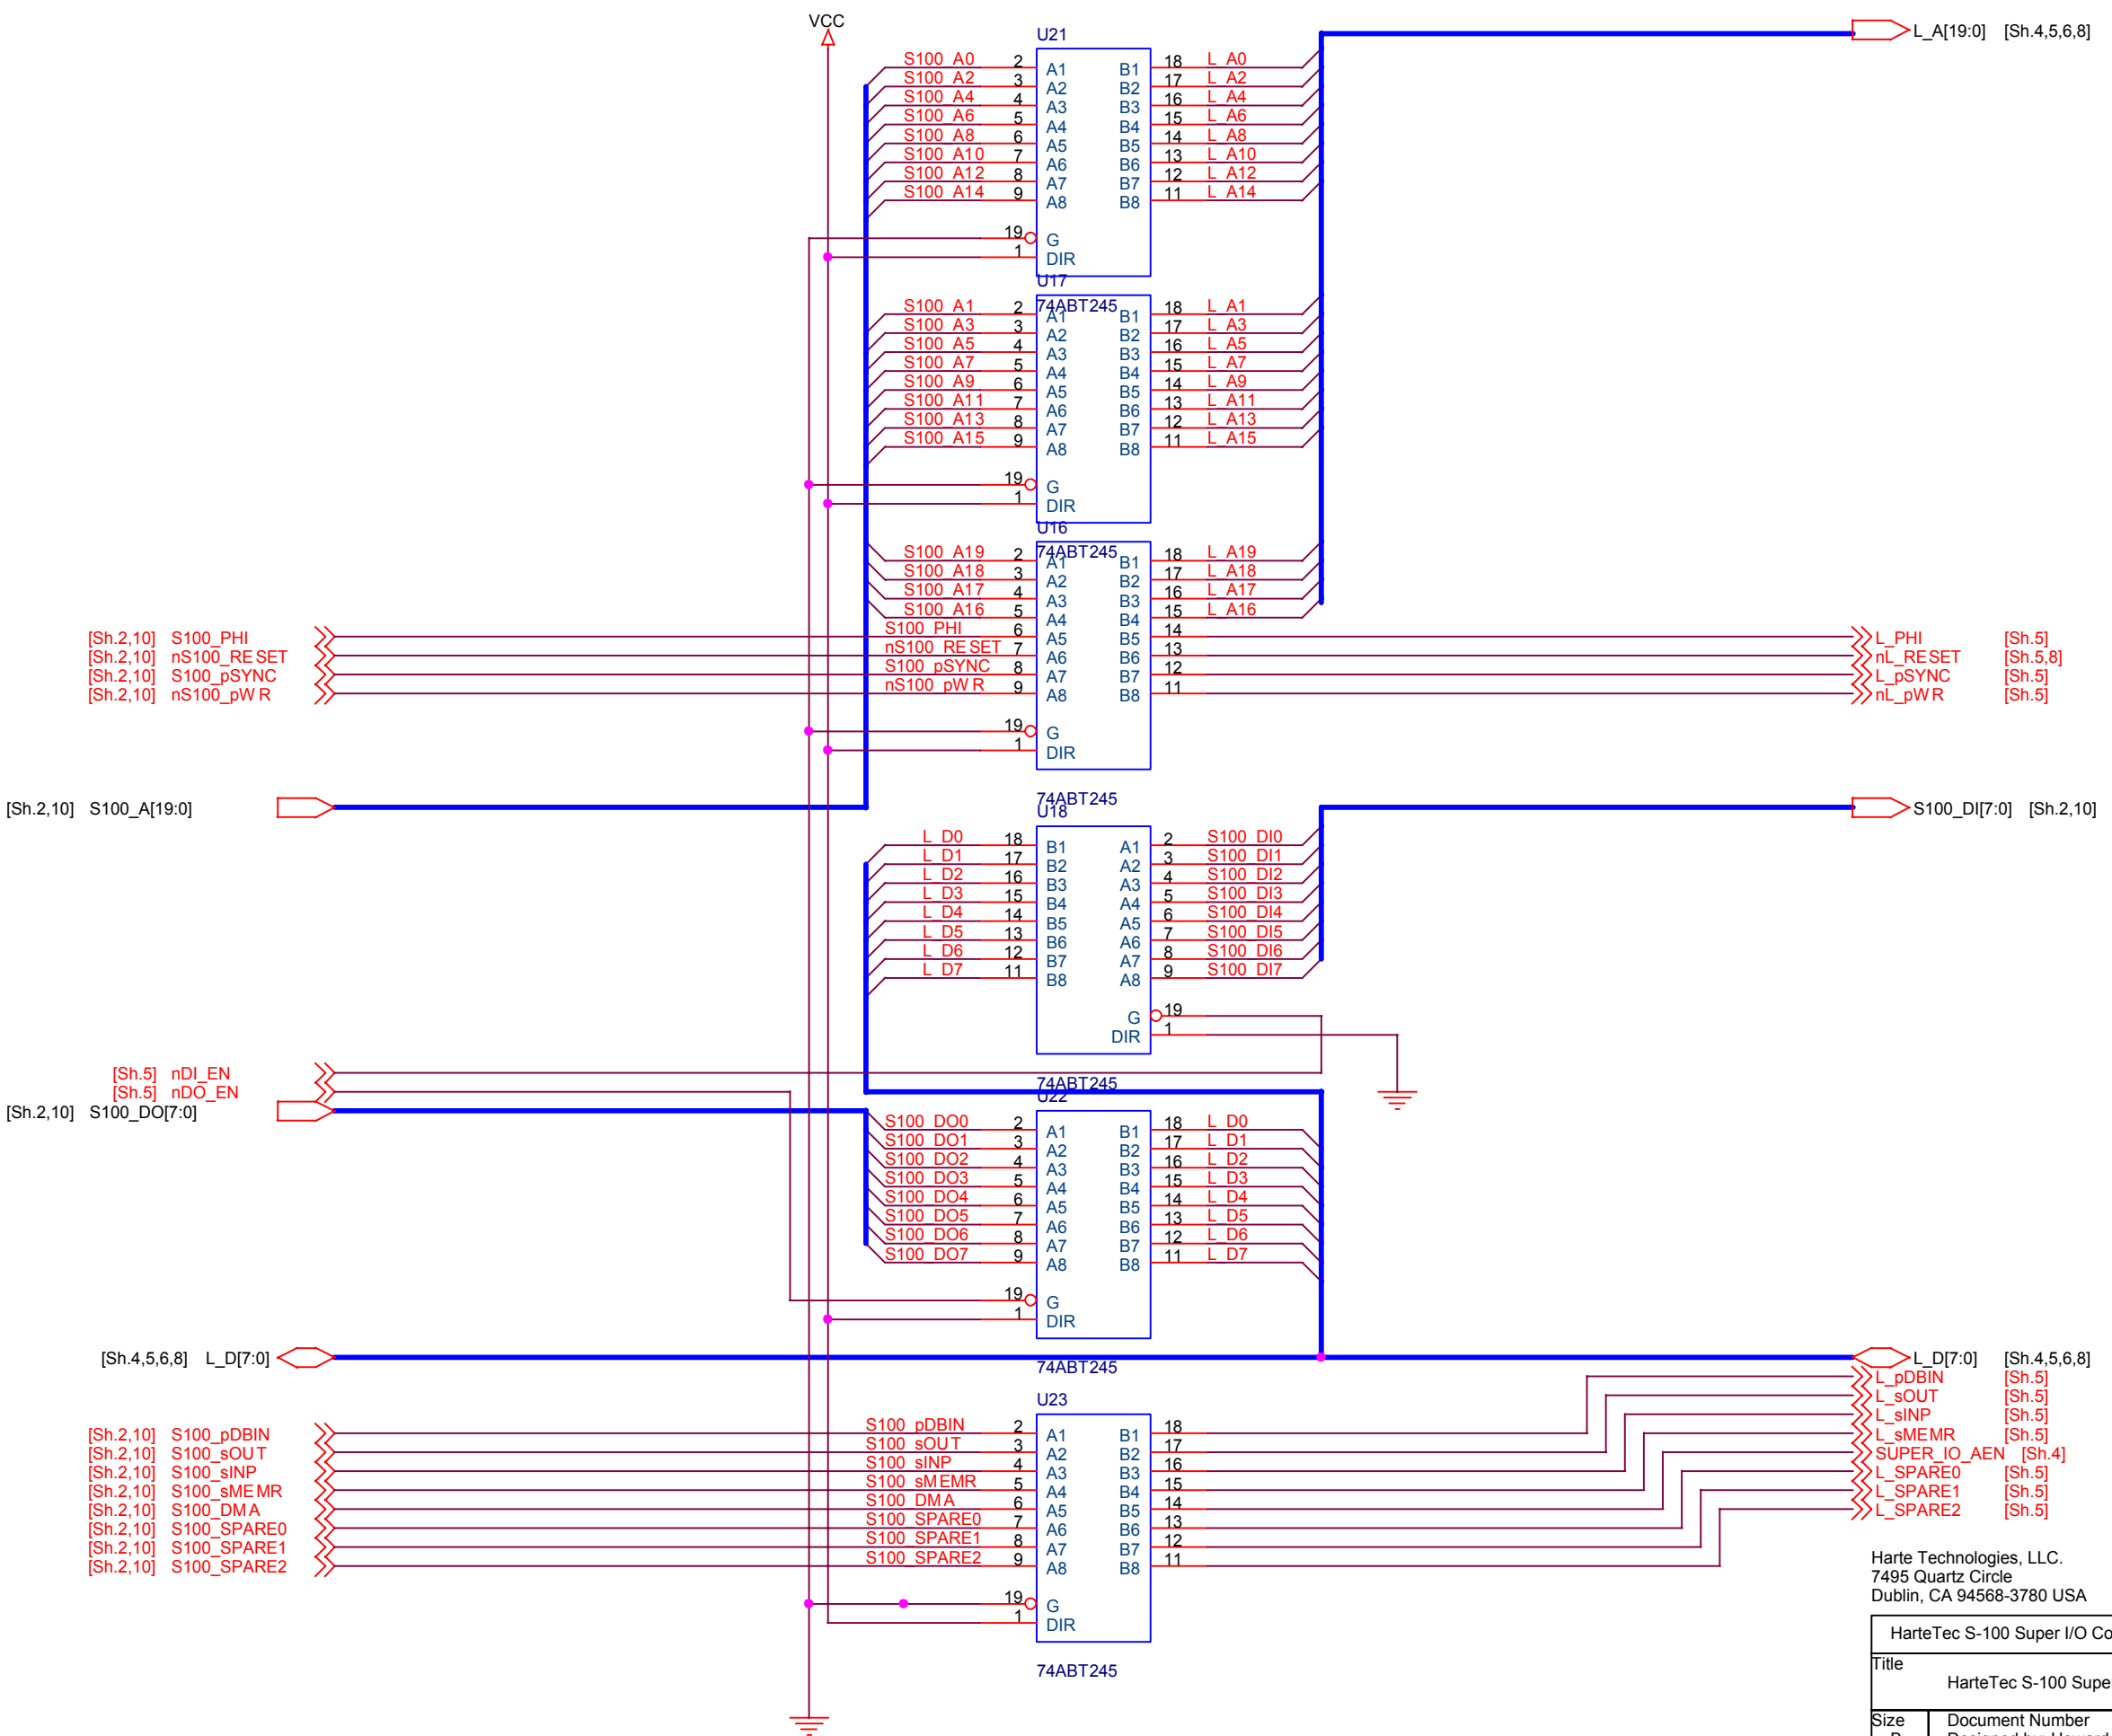

Harte Technologies, LLC.
 7495 Quartz Circle
 Dublin, CA 94568-3780 USA

HarteTec S-100 Super I/O Controller - Block Diagram		
Title HarteTec S-100 Super I/O Controller		
Size B	Document Number Designed by: Howard M. Harte - www.hartetec.com	Rev 1.2
Date:	Tuesday, February 03, 2004	Sheet 1 of 10

Harte Technologies, LLC.
7495 Quartz Circle
Dublin, CA 94568-3780 USA

HarteTec S-100 Super I/O Controller - S-100 Bus Connector		
Title HarteTec S-100 Super I/O Controller		
Size B	Document Number Designed by: Howard M. Harte - www.hartetec.com	Rev 1.2
Date: Tuesday, February 03, 2004	Sheet 2	of 10

Harte Technologies, LLC.
 7495 Quartz Circle
 Dublin, CA 94568-3780 USA

HarteTec S-100 Super I/O Controller - S-100 Bus Interface Logic		
Title HarteTec S-100 Super I/O Controller		
Size B	Document Number Designed by: Howard M. Harte - www.hartetec.com	Rev 1.2
Date:	Tuesday, February 03, 2004	Sheet 3 of 10

Harte Technologies, LLC.
 7495 Quartz Circle
 Dublin, CA 94568-3780 USA

HarteTec S-100 Super I/O Controller - CPLD		
Title HarteTec S-100 Super I/O Controller		
Size B	Document Number Designed by: Howard M. Harte - www.hartetec.com	Rev 1.2
Date:	Tuesday, February 03, 2004	Sheet 5 of 10