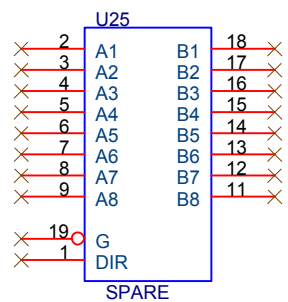

Harte Technologies, LLC.
7495 Quartz Circle
Dublin, CA 94568-3780 USA

HarteTec S-100 Super I/O Controller - Debug Headers		
Title HarteTec S-100 Super I/O Controller		
Size B	Document Number Designed by: Howard M. Harte - www.hartetec.com	Rev 1.2
Date:	Tuesday, February 03, 2004	Sheet 10 of 10