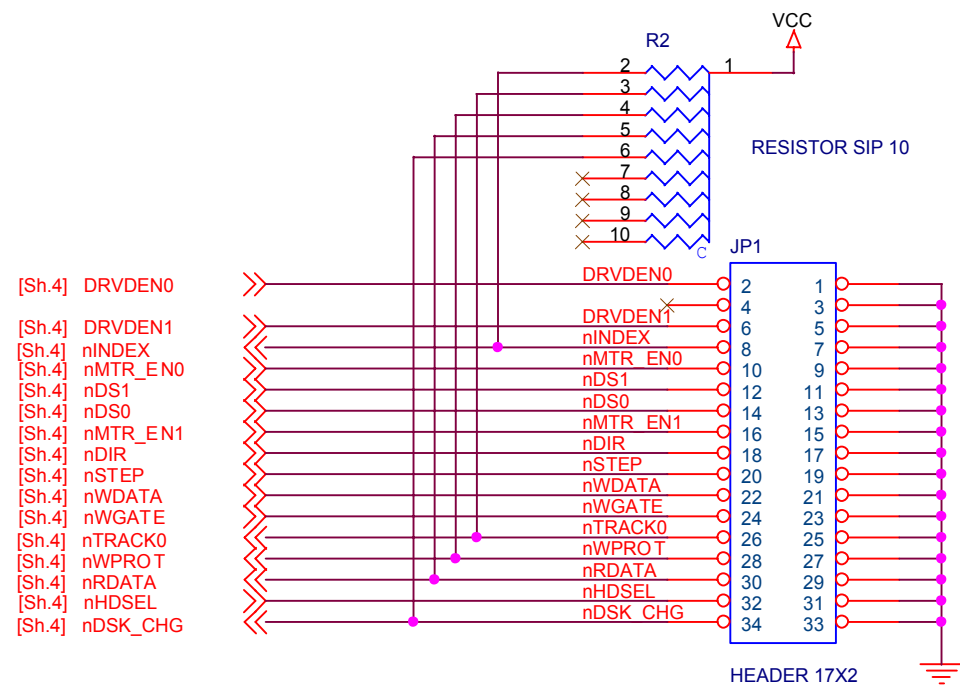

Harte Technologies, LLC.
 7495 Quartz Circle
 Dublin, CA 94568-3780 USA

HarteTec S-100 Super I/O Controller - S-100 Bus Interface Logic		
Title HarteTec S-100 Super I/O Controller		
Size B	Document Number Designed by: Howard M. Harte - www.hartetec.com	Rev 1.2
Date:	Tuesday, February 03, 2004	Sheet 3 of 10

Harte Technologies, LLC.
 7495 Quartz Circle
 Dublin, CA 94568-3780 USA

HarteTec S-100 Super I/O Controller - CPLD		
Title HarteTec S-100 Super I/O Controller		
Size B	Document Number Designed by: Howard M. Harte - www.hartetec.com	Rev 1.2
Date:	Tuesday, February 03, 2004	Sheet 5 of 10

Harte Technologies, LLC.
7495 Quartz Circle
Dublin, CA 94568-3780 USA

HarteTec S-100 Super I/O Controller - Interrupts / FLASH Memory		
Title HarteTec S-100 Super I/O Controller		
Size B	Document Number Designed by: Howard M. Harte - www.hartetec.com	Rev 1.2
Date:	Tuesday, February 03, 2004	Sheet 6 of 10

- [Sh.4] S2_RXD
- [Sh.4] S2_TXD
- [Sh.4] S2_CTS
- [Sh.4] S2_RTS
- [Sh.4] S2_DTR
- [Sh.4] S2_DSR
- [Sh.4] S2_RI
- [Sh.4] S2_DCD

- [Sh.4] S3_RI
- [Sh.4] S3_DTR
- [Sh.4] S3_CTS
- [Sh.4] S3_RTS
- [Sh.4] S3_TXD
- [Sh.4] S3_DCD
- [Sh.4] S3_RXD
- [Sh.4] S3_DSR