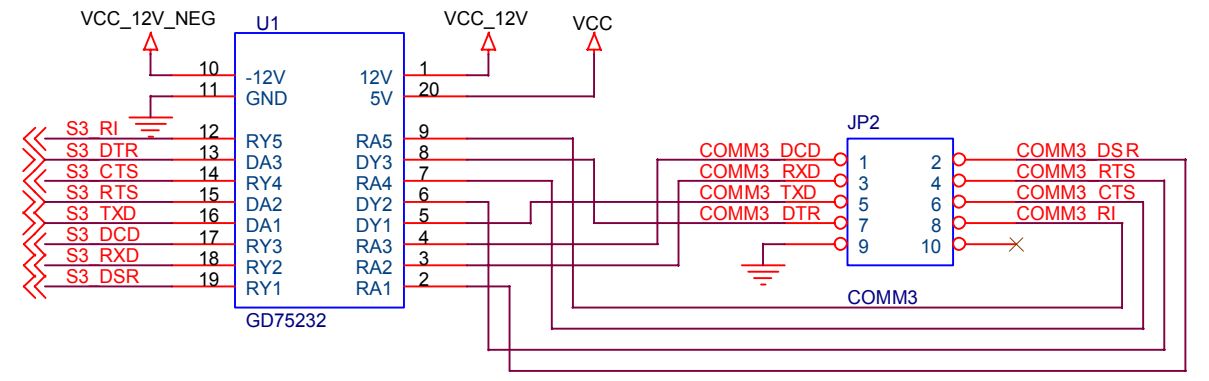

Harte Technologies, LLC.
7495 Quartz Circle
Dublin, CA 94568-3780 USA

HarteTec S-100 Super I/O Controller - Interrupts / FLASH Memory		
Title HarteTec S-100 Super I/O Controller		
Size B	Document Number Designed by: Howard M. Harte - www.hartetec.com	Rev 1.2
Date:	Tuesday, February 03, 2004	Sheet 6 of 10

- [Sh.4] S2_RXD
- [Sh.4] S2_TXD
- [Sh.4] S2_CTS
- [Sh.4] S2_RTS
- [Sh.4] S2_DTR
- [Sh.4] S2_DSR
- [Sh.4] S2_RI
- [Sh.4] S2_DCD

- [Sh.4] S3_RI
- [Sh.4] S3_DTR
- [Sh.4] S3_CTS
- [Sh.4] S3_RTS
- [Sh.4] S3_TXD
- [Sh.4] S3_DCD
- [Sh.4] S3_RXD
- [Sh.4] S3_DSR