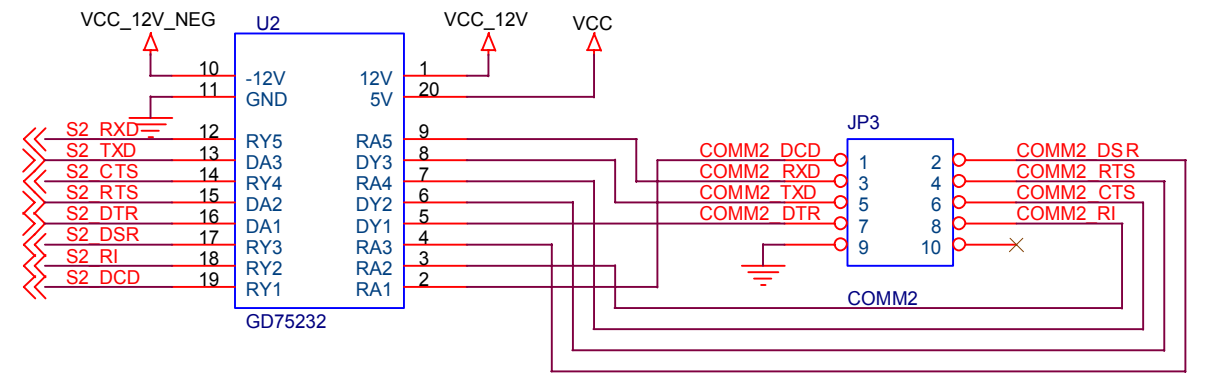

Harte Technologies, LLC.
 7495 Quartz Circle
 Dublin, CA 94568-3780 USA

HarteTec S-100 Super I/O Controller - CPLD		
Title HarteTec S-100 Super I/O Controller		
Size B	Document Number Designed by: Howard M. Harte - www.hartetec.com	Rev 1.2
Date:	Tuesday, February 03, 2004	Sheet 5 of 10

Harte Technologies, LLC.
7495 Quartz Circle
Dublin, CA 94568-3780 USA

HarteTec S-100 Super I/O Controller - Interrupts / FLASH Memory		
Title HarteTec S-100 Super I/O Controller		
Size B	Document Number Designed by: Howard M. Harte - www.hartetec.com	Rev 1.2
Date:	Tuesday, February 03, 2004	Sheet 6 of 10

- [Sh.4] S2_RXD
- [Sh.4] S2_TXD
- [Sh.4] S2_CTS
- [Sh.4] S2_RTS
- [Sh.4] S2_DTR
- [Sh.4] S2_DSR
- [Sh.4] S2_RI
- [Sh.4] S2_DCD

- [Sh.4] S3_RI
- [Sh.4] S3_DTR
- [Sh.4] S3_CTS
- [Sh.4] S3_RTS
- [Sh.4] S3_TXD
- [Sh.4] S3_DCD
- [Sh.4] S3_RXD
- [Sh.4] S3_DSR