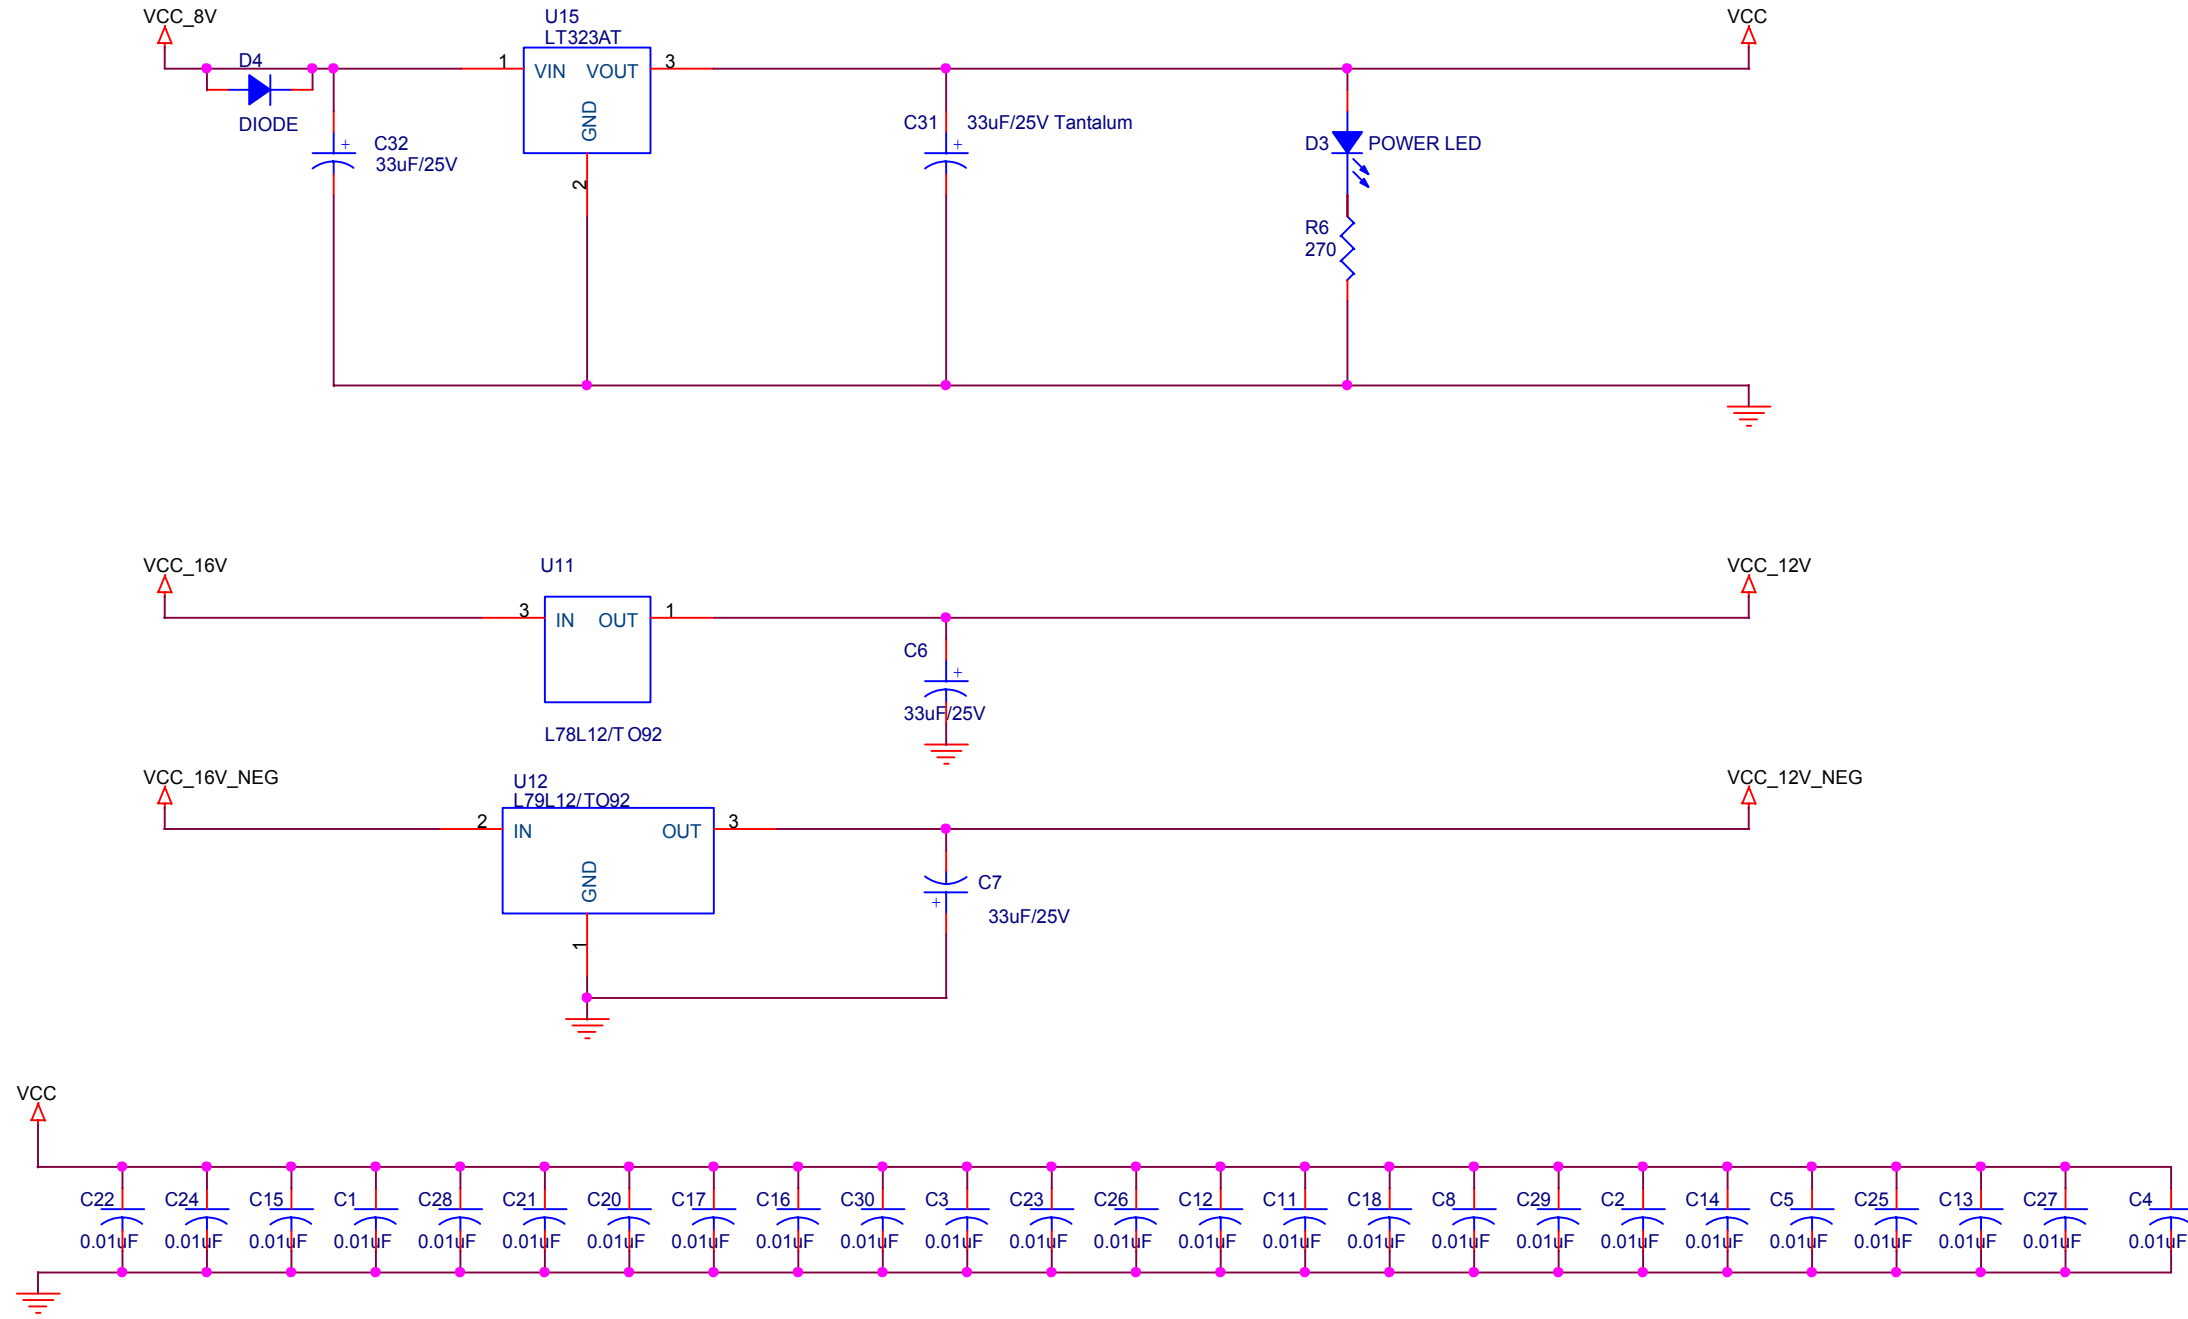

Harte Technologies, LLC.
7495 Quartz Circle
Dublin, CA 94568-3780 USA

HarteTec S-100 Super I/O Controller - Power Supply and Decoupling		
Title HarteTec S-100 Super I/O Controller		
Size B	Document Number Designed by: Howard M. Harte - www.hartetec.com	Rev 1.2
Date:	Tuesday, February 03, 2004	Sheet 9 of 10