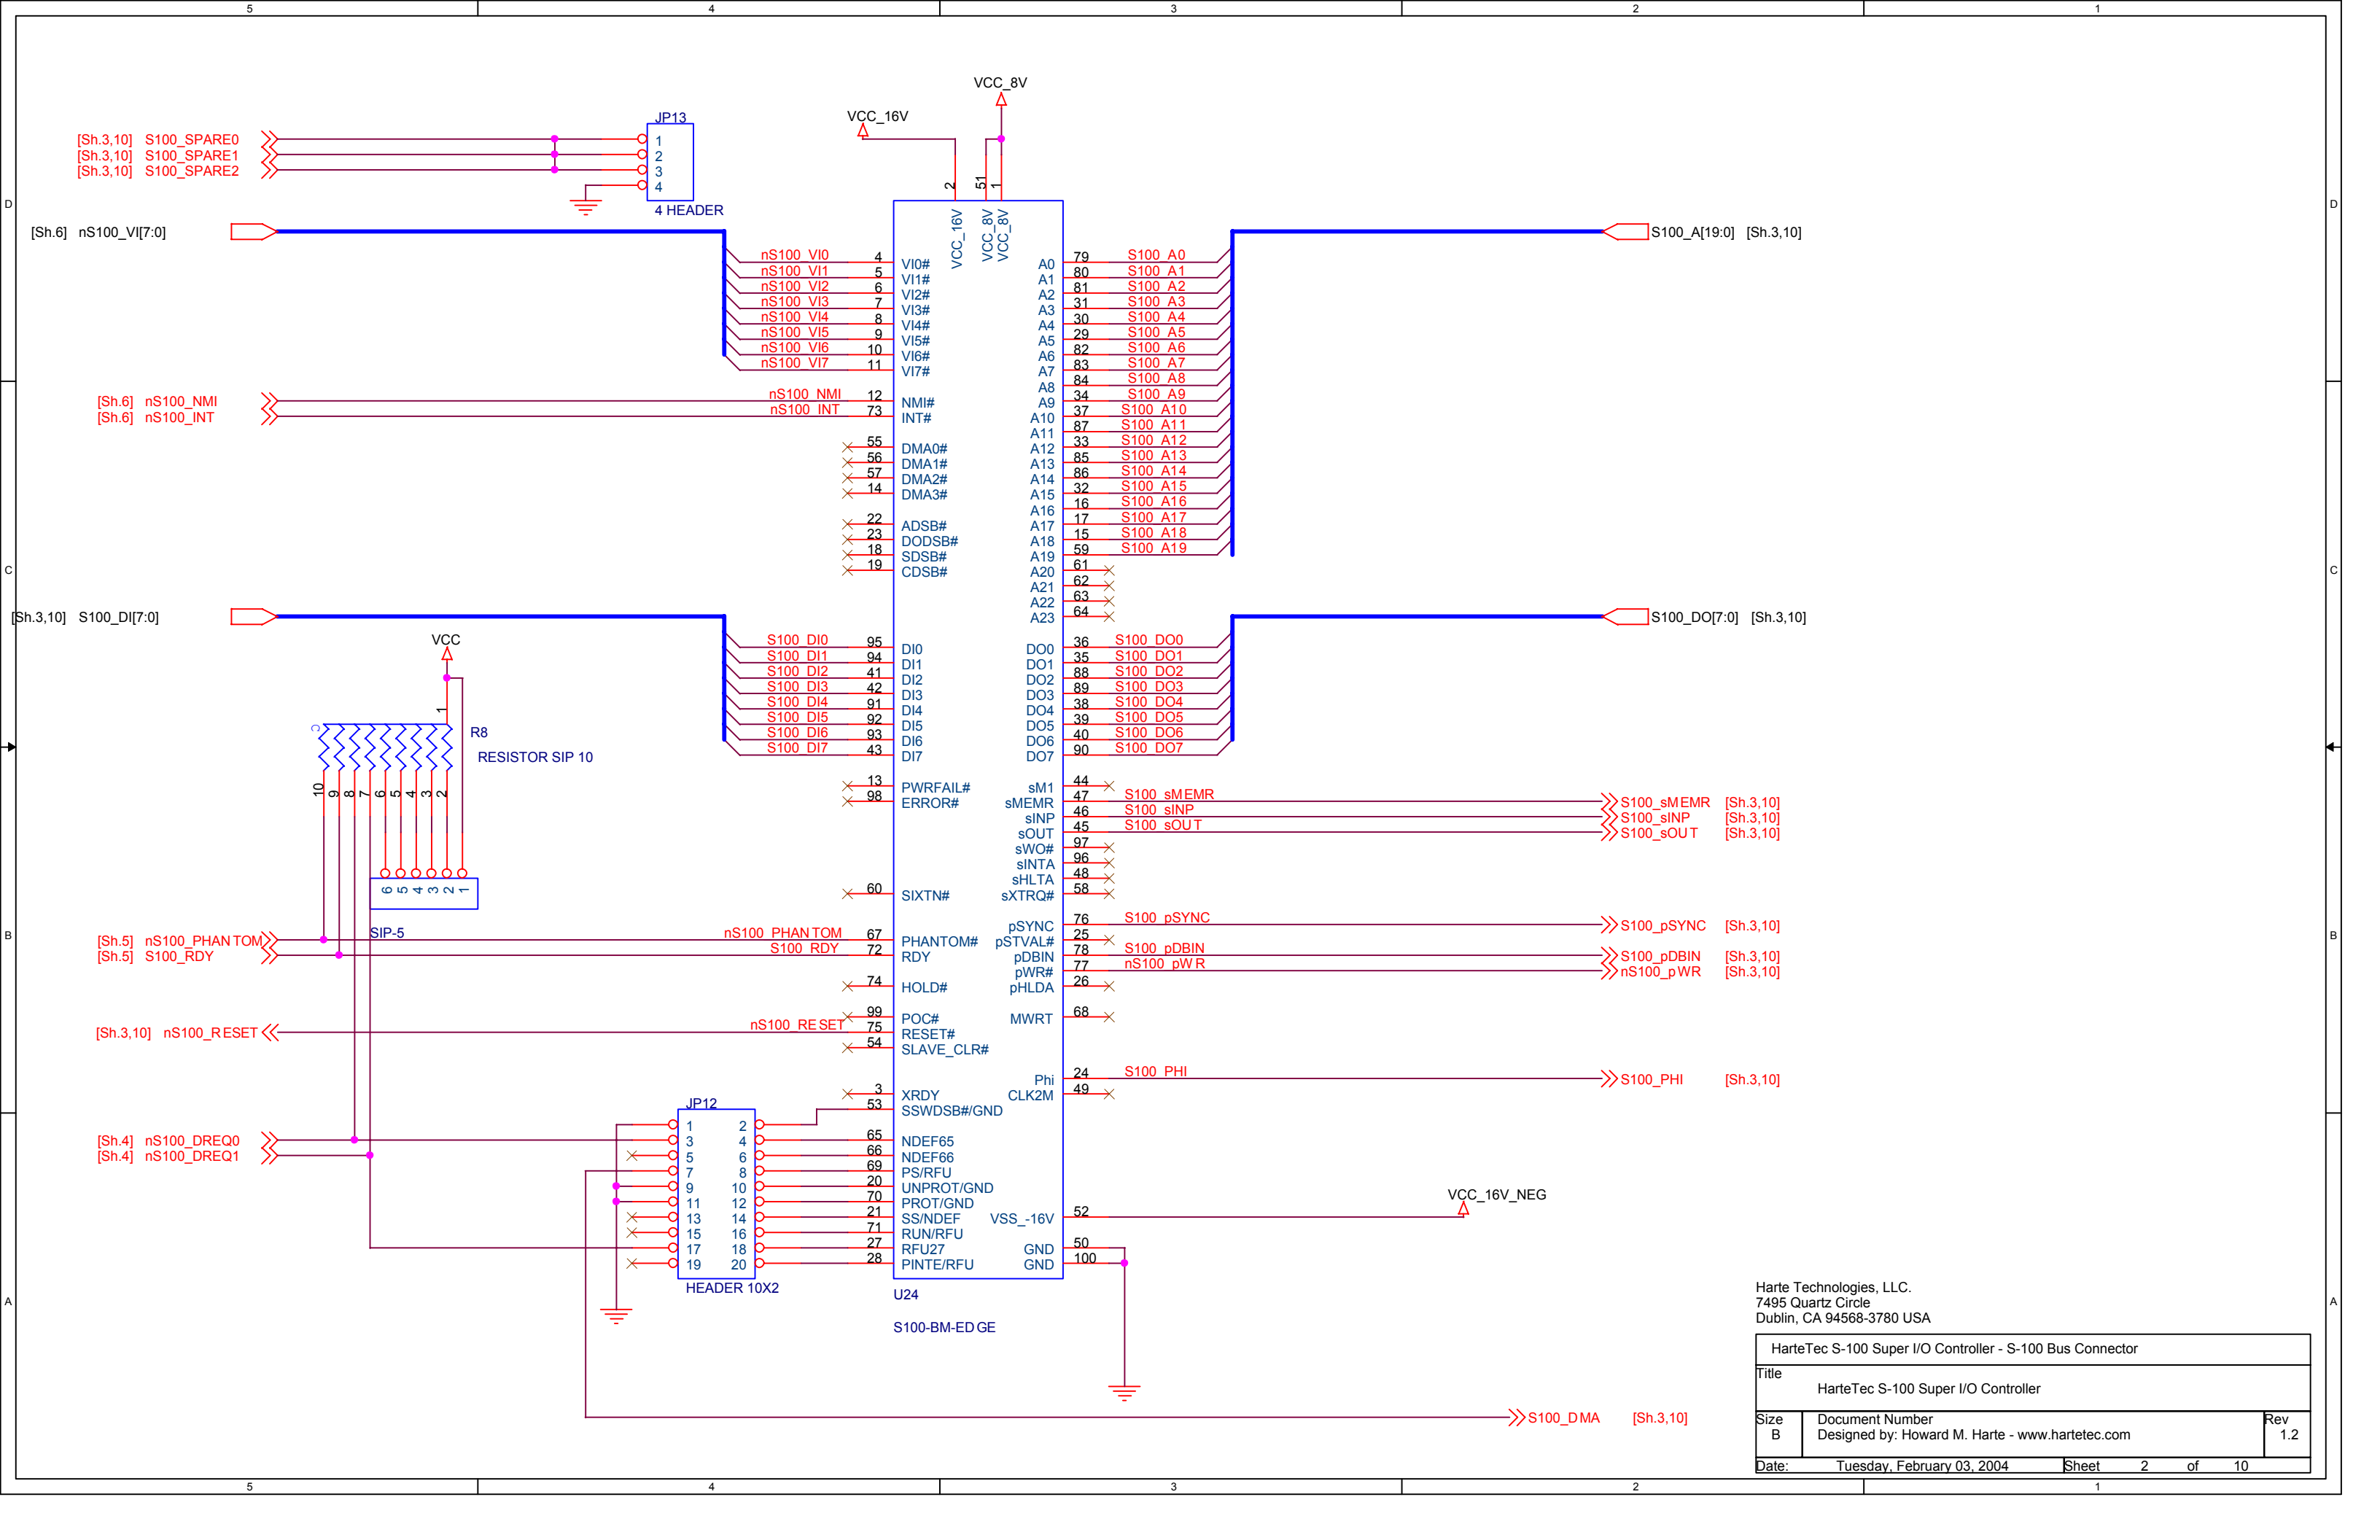

Harte Technologies, LLC.
 7495 Quartz Circle
 Dublin, CA 94568-3780 USA

HarteTec S-100 Super I/O Controller - Block Diagram		
Title HarteTec S-100 Super I/O Controller		
Size B	Document Number Designed by: Howard M. Harte - www.hartetec.com	Rev 1.2
Date:	Tuesday, February 03, 2004	Sheet 1 of 10

Harte Technologies, LLC.
7495 Quartz Circle
Dublin, CA 94568-3780 USA

HarteTec S-100 Super I/O Controller - S-100 Bus Connector		
Title HarteTec S-100 Super I/O Controller		
Size B	Document Number Designed by: Howard M. Harte - www.hartetec.com	Rev 1.2
Date: Tuesday, February 03, 2004	Sheet 2	of 10

Harte Technologies, LLC.
 7495 Quartz Circle
 Dublin, CA 94568-3780 USA

HarteTec S-100 Super I/O Controller - S-100 Bus Interface Logic		
Title HarteTec S-100 Super I/O Controller		
Size B	Document Number Designed by: Howard M. Harte - www.hartetec.com	Rev 1.2
Date:	Tuesday, February 03, 2004	Sheet 3 of 10

Harte Technologies, LLC.
 7495 Quartz Circle
 Dublin, CA 94568-3780 USA

HarteTec S-100 Super I/O Controller - CPLD		
Title HarteTec S-100 Super I/O Controller		
Size B	Document Number Designed by: Howard M. Harte - www.hartetec.com	Rev 1.2
Date:	Tuesday, February 03, 2004	Sheet 5 of 10